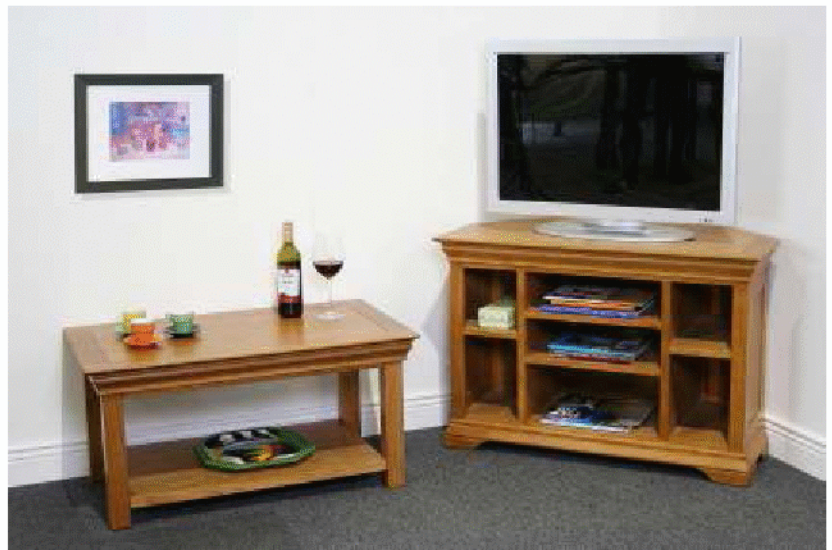

**Milton Mini set
light maple colour
Table & 2 chairs
flatpack in 1 carton**

H
O
L
R
O
Y
D
&
J
O
N
E
S

**TV unit
& Console table**

**Coffee table
& Corner Tv unit**

Medium & Small Bookcase

Bordeaux Occasional range, Rustic Oak