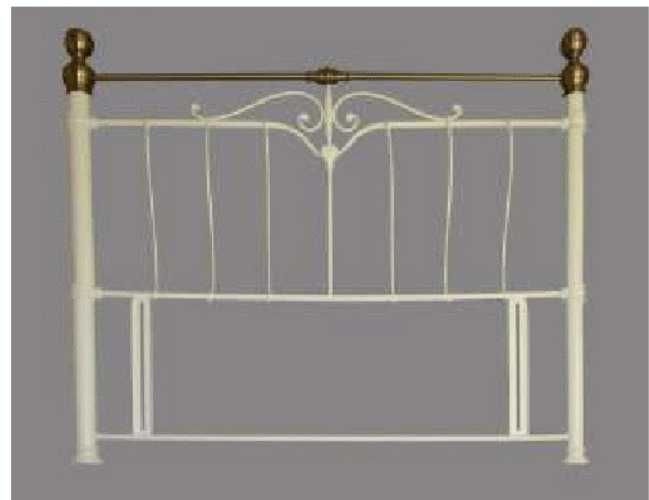

**Madelaine bed, stone white colour,
sizes 3',4'6 & 5'
Headboards available also**

**Karen bed sizes 4', 4'6 & 5'
in Stone White Colour
Headboards available also**

H
O
L
R
O
Y
D

&

J
O
N
E
S

Leonard bed in Stone White, sizes 4'6 & 5'

Lorraine 3' day bed

H
O
L
R
O
Y
D

&

J
O
N
E
S

Amy 3' bed,

Pele football bed, colours red or white

Satria bed
Available 3' pink, white or cream

Edel bed
Available in 3' , 4' and 4'6

**Madelaine
headboard
Stone White colour
sizes 3', 4'6 & 5'**

**Karen Headboard
Stone White colour
Sizes 4', 4'6 & 5'**

**Jordan white & Beech Headboards
Available in 3', 4', 4'6 & 5'**

**Jordan bed, colours Beech or White
Sizes 3', 4' and 4'6"**