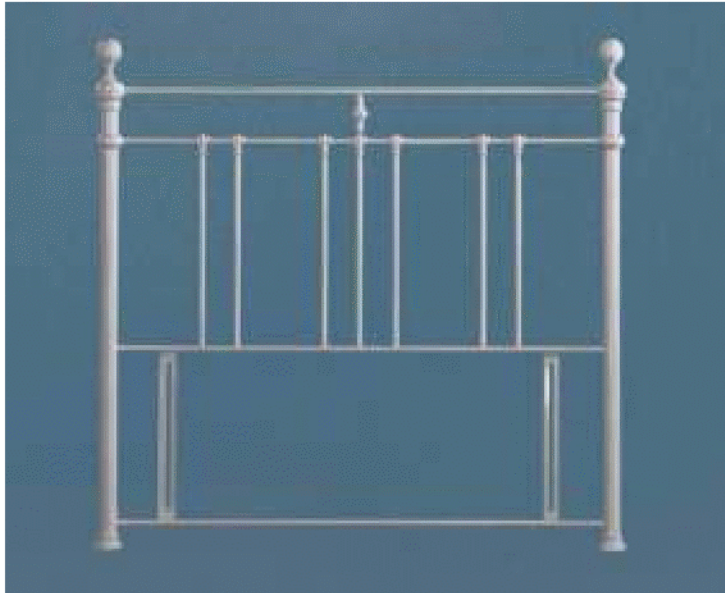

Lorraine 3' day bed

H
O
L
R
O
Y
D

&

J
O
N
E
S

Amy 3' bed,

Pele football bed, colours red or white

Satria bed
Available 3' pink, white or cream

Edel bed
Available in 3' , 4' and 4'6