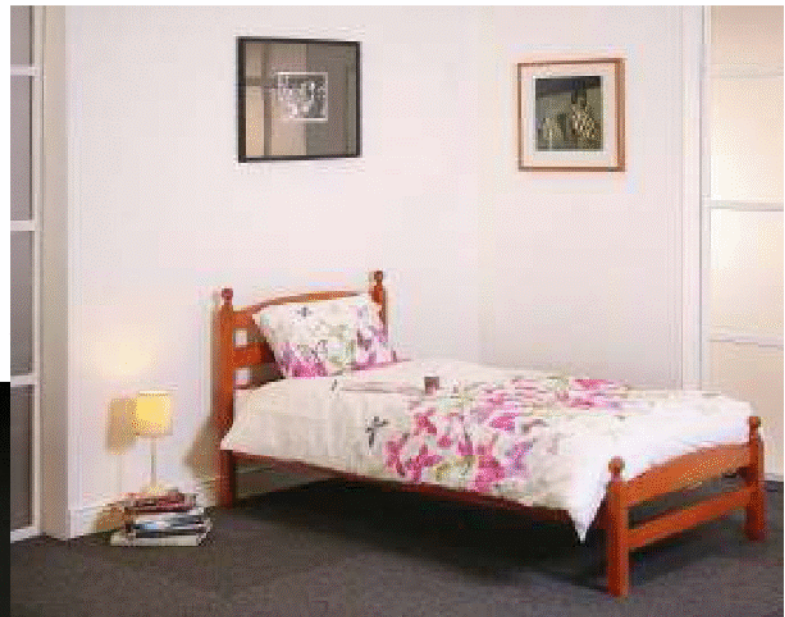

Mars single bed, white or cherry