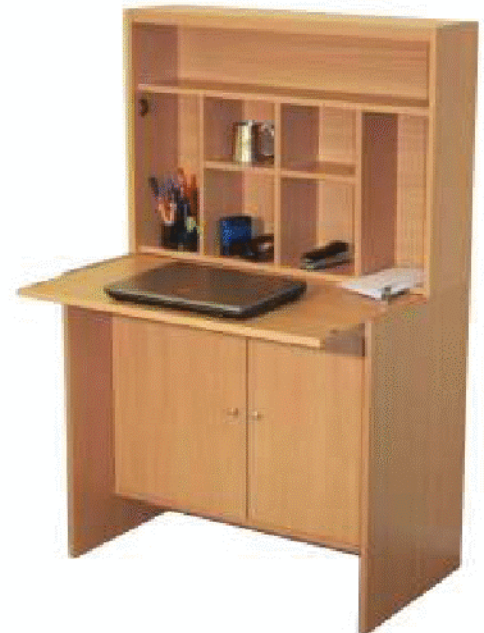

**Yana study desk
beech colour**